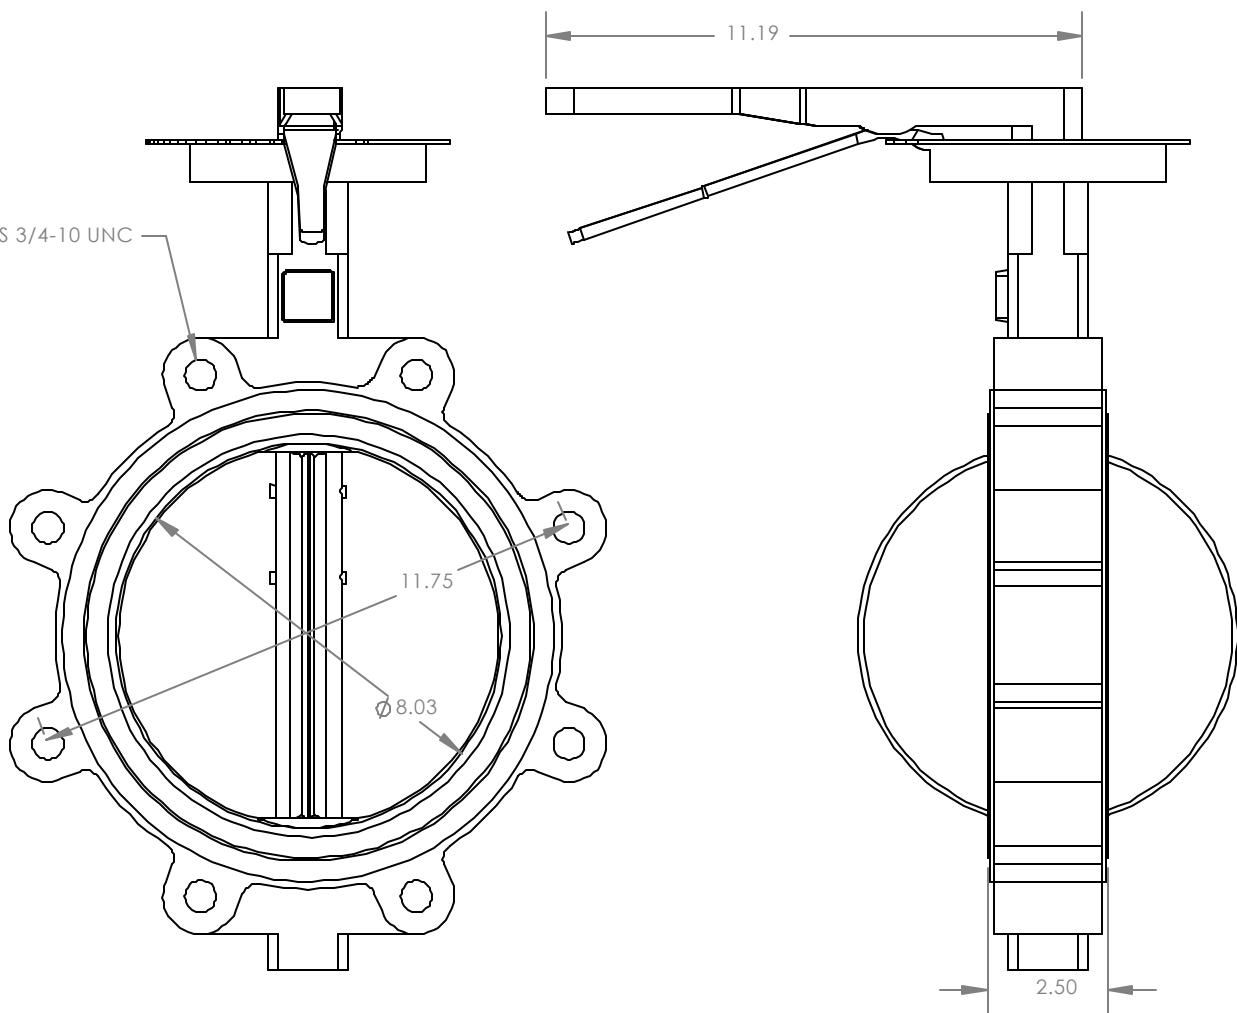

A B C D E F G H

REVISIONS			
REV.	DESCRIPTION	DATE	APPROVED

8 BOLT HOLES 3/4-10 UNC

11.75

Ø 8.03

11.19

2.50

**PROPRIETARY AND CONFIDENTIAL**  
 THE INFORMATION CONTAINED IN THIS DRAWING IS THE SOLE PROPERTY OF ELITE VALVE CANADA. ANY REPRODUCTION IN PART OR AS A WHOLE WITHOUT THE WRITTEN PERMISSION OF ELITE VALVE CANADA IS PROHIBITED.

DRAWN	NAME	DATE	DESCRIPTION:	DWG. NO.
CHECKED	JBW		E8500 8" BUTTERFLY VALVE	A4211115
			MATERIAL: DI BODY, 316SS DISC	WEIGHT: #
			CUSTOMER:	SUPPLIER:
				SHEET 1 OF 1
				SCALE: 1:8
				REV: A1

A B C D E F G H